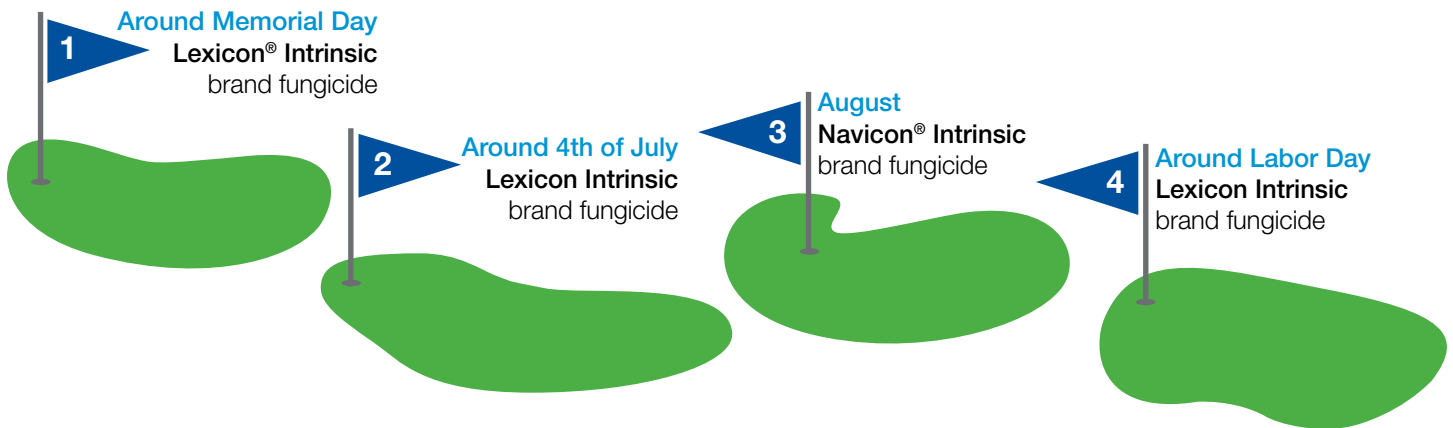

BASF Intrinsic Holiday Spray Program Cool-Season Turf Guide

The BASF Holiday Spray Program is an easy-to-follow agronomic program designed to help your course thrive under the toughest conditions. Apply **Intrinsic**[®] brand fungicides before major summer holidays to protect your cool-season greens, fairways and tees from heavy disease pressure and summer stressors like heat, humidity and heavy traffic.

GREENS

FAIRWAYS and TEES

During May
Aramax[™] Intrinsic brand fungicide

During July
Navicon Intrinsic brand fungicide
or **Honor**[®] Intrinsic brand fungicide
or **Insignia**[®] SC Intrinsic brand fungicide

Mid-August to Mid-September
Aramax Intrinsic brand fungicide
or **Navicon Intrinsic** brand fungicide
or **Insignia SC Intrinsic** brand fungicide

To learn more about the BASF Intrinsic Holiday Spray Program, contact your BASF representative or visit betterturf.basf.us/holidayspray.